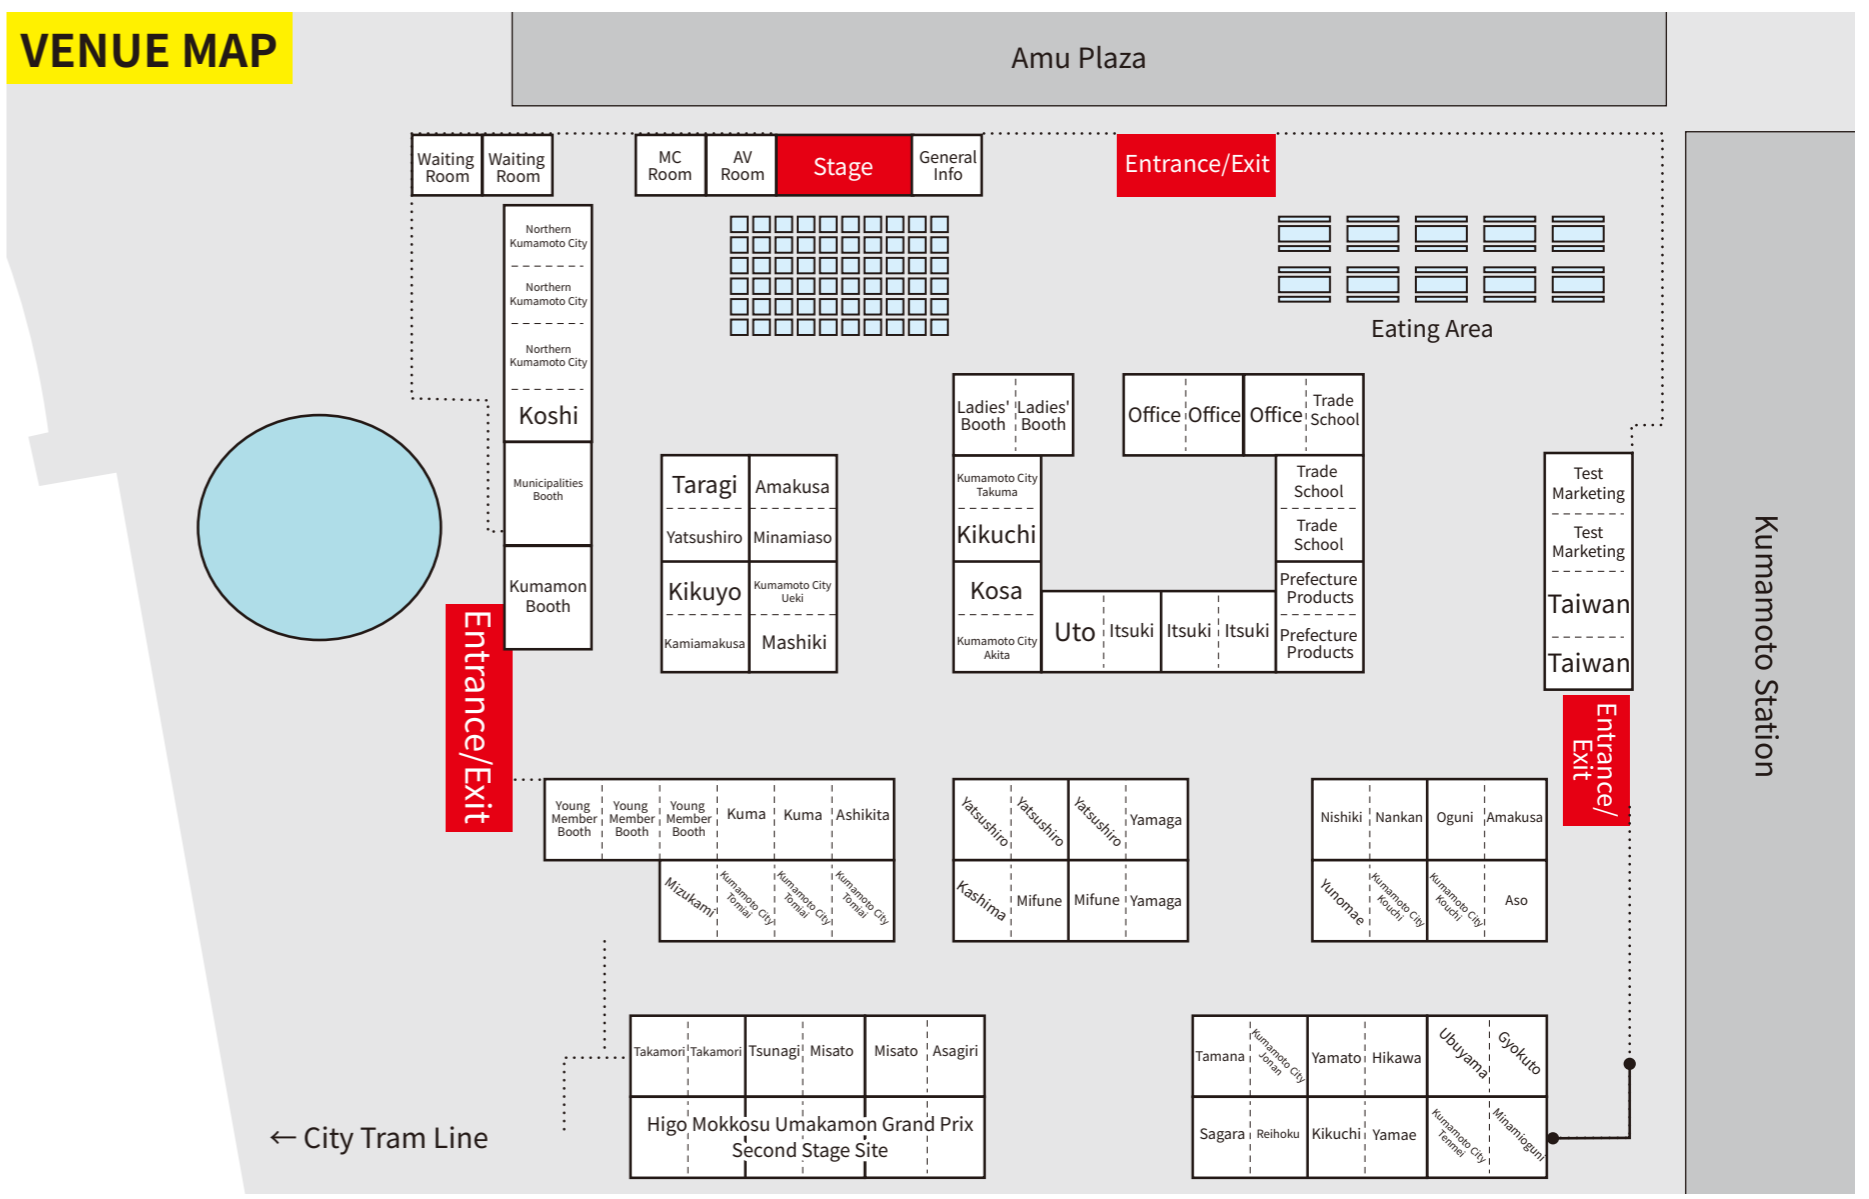

1173 Terrace
Onion & Salt Karaage

Jin X Jin
Horse Meat Hot Dog (Salt Flavor)

Nishi Nihon Food Products
Taipien (with Kumamoto Vegetables)

Takata Meat Shop
Spicy Pig's Feet

Maruta Seafood Processor
Hi-no-Kuni Pickles

Umabo (Horsemeat) Rice Bowl

Oguni Rice Flour Churros

OCEAN
Salt Karaage

Takata Meat Shop
Spicy Pig's Feet

Maruta Seafood Processor
Hi-no-Kuni Pickles

Maruta Seafood Processor
Hi-no-Kuni Pickles

Event Schedule

Sat. Oct. 28 Stage MC: Yui Kashiyama
10:30 Opening Ceremony
11:05 Kumamon Performance
11:30 Kintaro-kun (Town Mascot) Nishiki Town Promotion
13:00 Kikuchi Girls' High School Baton Twirling and Furisode Performance
13:30 Ms. Kumamoto Product Promotion
14:30 New Product Introductions
15:00 Women's Coalition Performance
16:00 Tamana Girls' High School Dance Performance
17:00 Tamana Girls' High School Band Performance

Event Schedule

Sun. Oct 29 Stage MC: Yohei Tanaka & Ayaka Fuchigami
10:30 New Product Introductions
11:30 Tamana Technical Highschool Dance Performance
12:00 New Product Introductions
13:30 Shoikei Junior and Senior High School Kimono Performance
14:00 Shoikei Junior and Senior High School Baton Twirling Performance
14:30 Shoikei Junior and Senior High School Choral Performance
15:30 Chinzei High School Band Performance
16:00 Halloween Costume Parade
16:30 Closing Ceremony

Visitor Survey (Answer by: Sunday, Nov. 5, 2023)

50 people who answer the survey via the QR code to the right will be selected at random to receive a Kumamoto Specialty Goods Set! Winners will be sent their prize without prior notification.

*Personal information provided in the survey will only be used for shipping prizes. Personal information will not be shared with third parties or used for any other purpose.